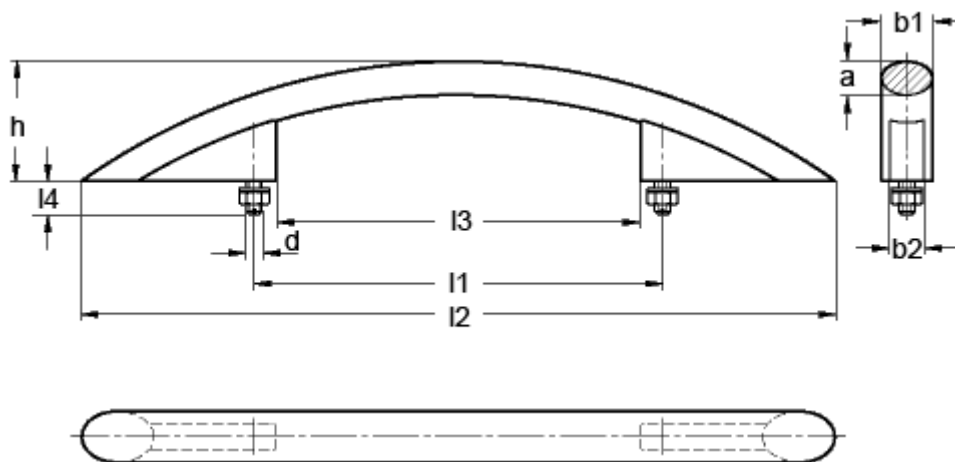

Article number: 2066526450SW

Description: E+G Arch handle GN 665-26-450 SW

Measures

a	= 17	l4 approx. = 20
b1	= 26	
b2	= 14	
d	= M8	
h	= 69	
l1 +/-0.2	= 450	
l2 approx.	= 632	
l3	= 428	